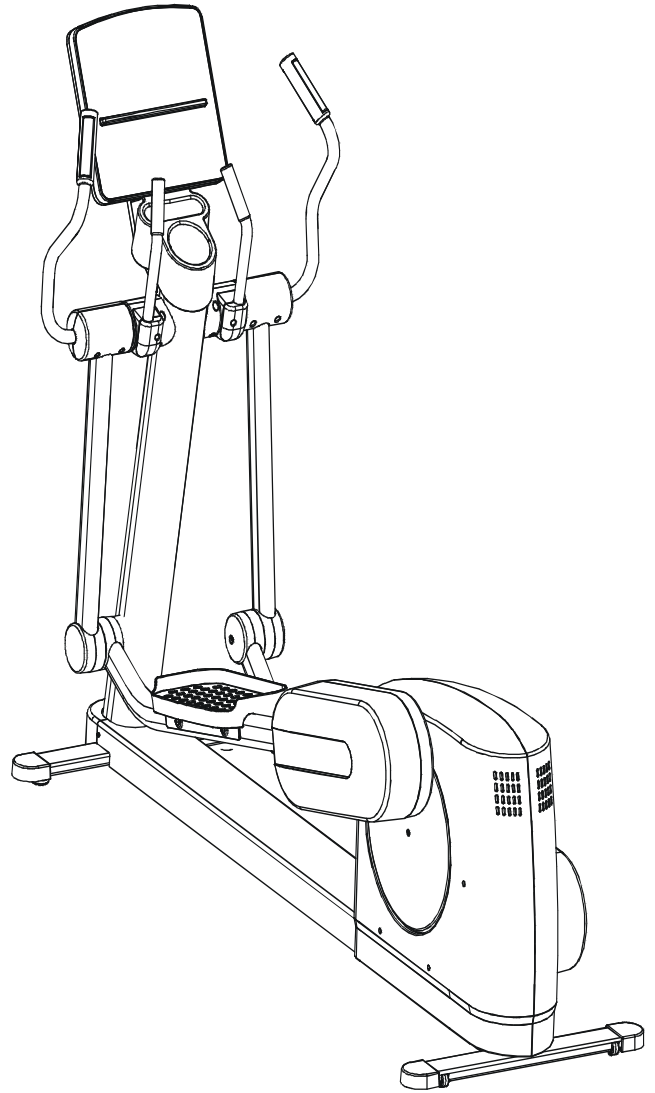

LifeFitness

ARCTIC SILVER QUIET DRIVE CROSS-TRAINER 93X-0XXX-05
(Hungary-built Cross-trainer for Domestic Sales)

Customer Support Services
PARTS MANUAL rev 30 Jul 2008

OPERATION MANUAL – (ENG)	M051-00K62-A181
OPERATION MANUAL – (F/S/P)	M051-00K62-A182
OPERATION MANUAL – (G/D/I)	M051-00K62-A183
OPERATION MANUAL – (JAP)	M051-00K62-A184
SERVICE MANUAL	M051-00K62-A149
TOUCH UP PAINT: SPRAY CAN .5 OZ BOTTLE W/APPLICATOR .33 OZ PEN	0017-00008-0204 0017-00008-0205 0017-00008-0206
HARDWARE BAG	AK62-00152-0001
POWER CABLE WITH BRACKET ASSEMBLY CONSISTS OF: 120" COAX CABLE ASSY. 120" POWER EXTENSION CABLE ACCESS PANEL BRACKET F-TYPE PANEL CONNECTOR #8 PLASTIC GROMMET	AK62-00210-0000 AK32-00020-0002 AK32-00078-0001 0K62-01179-0001 0017-00021-2846 0017-00042-0754
PLUG IN OPTION 120/60	GK62-00002-0018
PLUG IN OPTION 240/50 UK	GK62-00002-0019
PLUG IN OPTION 240v AUS	GK62-00002-0020
PLUG IN OPTION 230/50 CONT.	GK62-00002-0021
C-SAFE KIT	GK63-00002-0003

	Page
CONSOLE SUPPORT & DEADSHAFT COVERS	4
HANDLEBARS AND BULLHORNS	5
CONSOLE AND RELATED COMPONENTS.....	6
UPPER FRAME HARDWARE	7
ROCKER ARMS AND PEDAL LEVERS	8
CRANK COVER AND LOWER CAPS.....	9
LOWER FRAME SHROUDS AND HARDWARE.....	10
PEDAL LEVER COMPONENTS.....	11
PCB, BATTERY, REED SWITCH & BRACKET	12
BEARING-INSERT ASSEMBLY	13
CRANK ARM PULLEY ASSEMBLY.....	14
DRIVE MODULE	15
DRIVE MODULE HARDWARE.....	16
CABLES.....	17

Note: The 93X has both Life Pulse sensors and Telemetry for reading Heart Rate and is pre-wired for attachable LCD TV's.

Console Support
MAK62-00123-0000
Console Support Cap
0K62-01030-0000
Console Support
Shroud
0K62-01023-0000